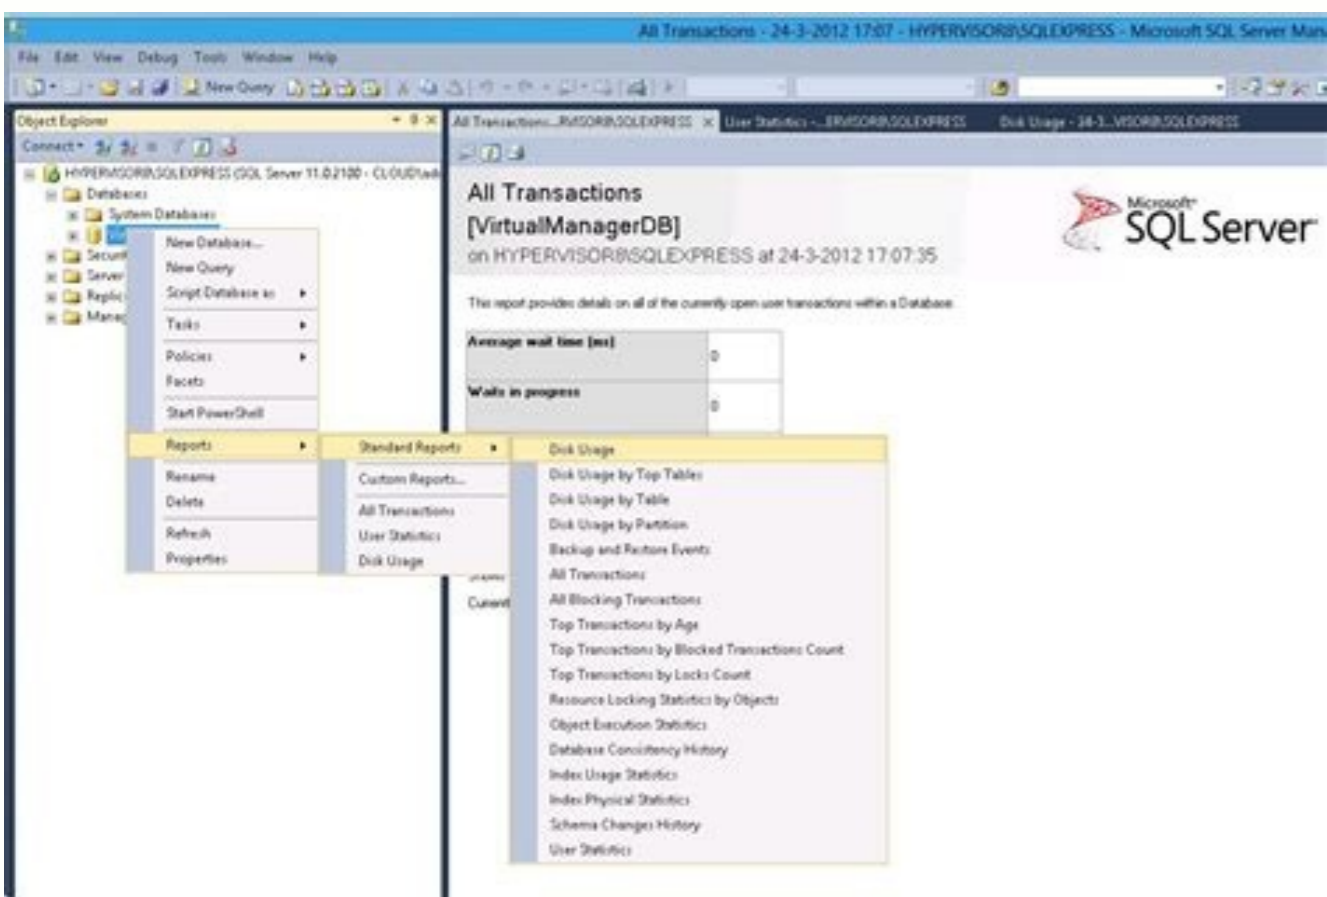

Sql server 2014 trial

Sql server 2014 trial 180 days. Sql server 2014 trial. Sql server 2014 trial download. Sql server 2014 standard edition trial download. Sql server 2014 standard trial. Sql server 2014 standard trial version download. Sql server 2014 trial reset.