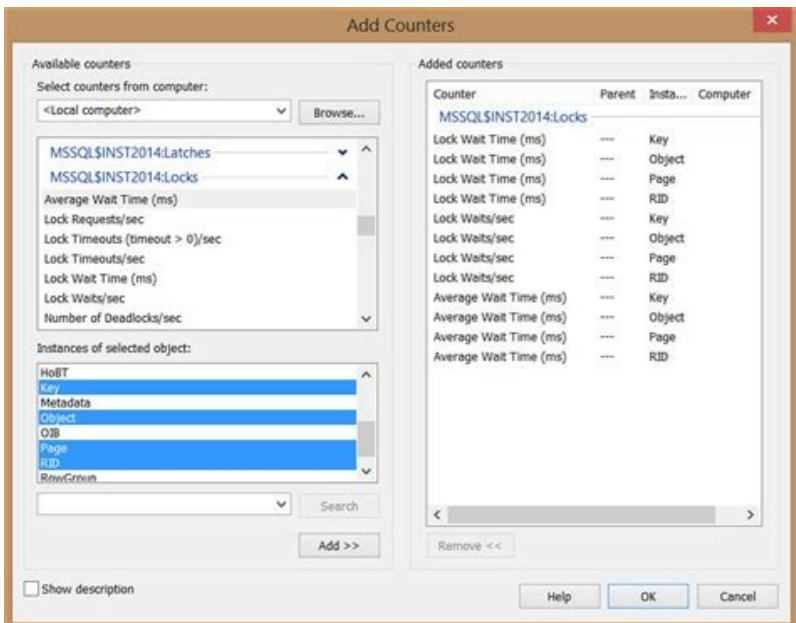

Sql server 2014 trial

Sql server 2014 trial 180 days. Sql server 2014 trial. Sql server 2014 trial download. Sql server 2014 standard edition trial download. Sql server 2014 standard trial. Sql server 2014 standard trial version download. Sql server 2014 trial reset.